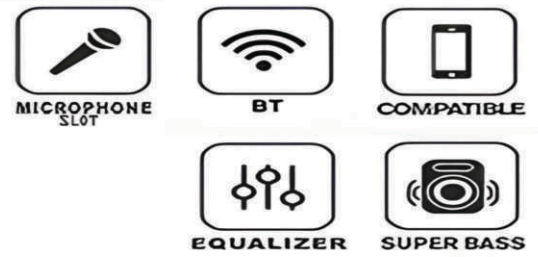

SPEAKERS

DSP SYSTEMS

THIS SYSTEM IS IDEAL FOR LIVE SOUND REINFORCEMENT,
DJ SETUPS, AND MEDIUM-TO-LARGE VENUE AUDIO COVERAGE

PROFESSIONAL ACTIVE PA SYSTEM

CLASS D AMPLIFIER POWERED PROFESSIONAL PA 2.1 SYSTEM

BFX-2212 DSP VERTICAL ACTIVE ARRAY LINE WITH DSP AND BLUETOOTH DSP AUDIO PROCESSOR-SELF POWERED 1200W 2.1 PA SYSTEM

MODEL	BFX-2212DSP
System Power	1200W
SubWoofer Power	400W X 2
Satellite Power	200W X 2
Amplifier	Class D AMP BLUETOOTH TWS
DSP	4 Mode can be selected
Effect	ECHO, DELAY
Subwoofer Components	12" 3" VC X 2
Satellite Components	4 x 2*4" Fullrange, 4 x 1.35" Tweeter
System Frequency Range	45Hz-20KHz
MAX SPL	136 dB
Mic input	2 Channel Combo TRS/XLR
Line input	TRS/XLR, RCA, AUX
Line Out	XLR
Power Voltage	AC110V or AC230V 60/50Hz
Enclosure	PlyWood(Base cabinet)/Plastic Cabinet(Top Cabinet)
Audience Coverage Area	1000 sqm/10763.9 sqf

This system with perfect solution for medium to large size venues and find a home in every application where consistency, high energy, impactive low and powerful Mid-high range are required, the system features an incredible in Line-top specially for High frequency, DUAL 4' customized full range woofer and 1.35' Tweeter with DUAL 12' Subwoofer and High power Class D Pre-set DSP amplifier which applicable to large or medium concerts, stage monitor, outdoor, home dancing, parties, commercial performances, meeting and other occasions

VERSATILE CONNECTIONS: The powered system set features BLUETOOTH/USB DRIVE/SD CARD functions. Simply insert USB drive/SD, CARD to playback songs. Versatile 4-channel mono & stereo inputs (two mono XLR inputs for microphone or line-level source, one, stereo 6.35mm input and one stereo RCA input) and one stereo RCA outputs.