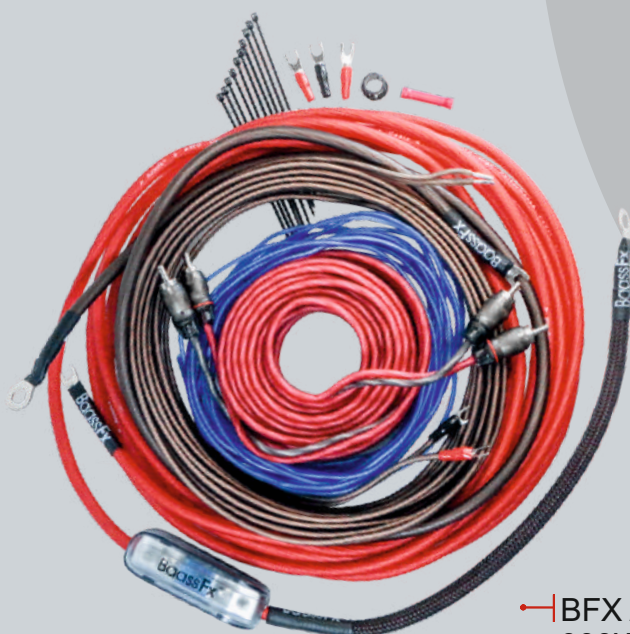

BaassFx®

900 WATT

048GA Audio Installation Kit

BaassFx BFX-AIK8 kit ensures superior performance with durable components that handle up to 900W of power. It includes everything needed for a professional-grade installation, offering efficient power and signal transfer to support high-quality sound systems.

INSTALLATION SUGGESTIONS

- Always check for any obstructions before drilling.
- Avoid sharp metal edges when routing wire through any metal panel.
- Grounding all components at the same point may help in reducing noise.
- Use fork terminals depending on amplifier.
- Use grommet for protection.

BFX-AIK8
900WATT

900W Power Handling

BFX-AIK8 - 900WATT

- **17FT Power Cable:** Efficient copper-clad cable for power transmission.
- **3FT Ground Cable:** Secure copper-clad grounding for stability.
- **25FT Speaker Cable:** Reliable speaker connection for clear audio.
- **17FT Remote & RCA Cables:** Pure copper for better control and clear signal.
- **ANL Fuse Holder:** 60A fuse, nickel-plated for surge protection.

Available in Following Options:

600 WATT 8GA	BFX-AIK 8
900 WATT 8GA	BFX-AIK 8

Cable Type	Lgth	Detailed Specifications
Power Cable	17FT	Transparent frosted red, Copper Clad, Outer Diameter (OD): 6.5mm
Ground Cable	3FT	Transparent frosted black, Copper Clad, Outer Diameter (OD): 6.5mm
Speaker Cable	25FT	Brown, round + round design, OD: 3.5mm + 3.5mm
Remote Cable	17FT	Blue, 100% Copper, Outer Diameter (OD): 2.4mm
RCA Cable	17FT	100% Copper, Outer Diameter (OD): 3.8mm + 3.8mm
Fuse Holder	-	Mini ANL fuse holder with 60A fuse, nickel-plated
Terminals	-	2pcs 8GA spade terminals
Extras	-	10pcs black cable ties & more