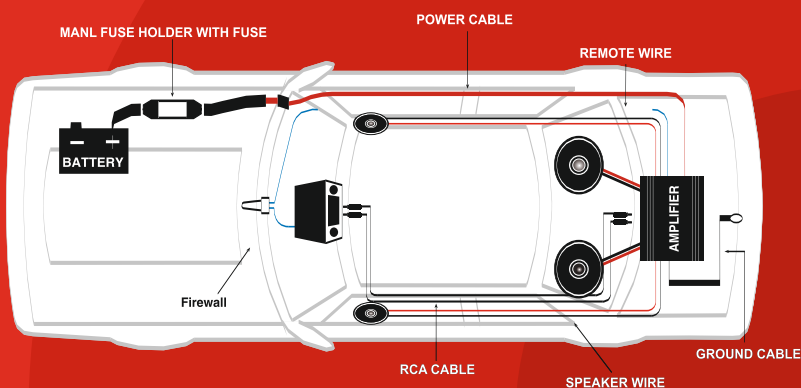

BaassFx®

900 WATT

048GA Audio Installation Kit

BaassFx BFX-AIK8 kit ensures superior performance with durable components that handle up to 900W of power. It includes everything needed for a professional-grade installation, offering efficient power and signal transfer to support high-quality sound systems.

INSTALLATION SUGGESTIONS

- Always check for any obstructions before drilling.
- Avoid sharp metal edges when routing wire through any metal panel.
- Grounding all components at the same point may help in reducing noise.
- Use fork terminals depending on amplifier.
- Use grommet for protection.

BFX-AIK8
900WATT

900W Power Handling

BFX-AIK8 - 900WATT

- **17FT Power Cable:** Efficient copper-clad cable for power transmission.
- **3FT Ground Cable:** Secure copper-clad grounding for stability.
- **25FT Speaker Cable:** Reliable speaker connection for clear audio.
- **17FT Remote & RCA Cables:** Pure copper for better control and clear signal.
- **ANL Fuse Holder:** 60A fuse, nickel-plated for surge protection.

Available in Following Options:

600 WATT 8GA	BFX-AIK 8
900 WATT 8GA	BFX-AIK 8

Cable Type	Lgth	Detailed Specifications
Power Cable	17FT	Transparent frosted red, Copper Clad, Outer Diameter (OD): 6.5mm
Ground Cable	3FT	Transparent frosted black, Copper Clad, Outer Diameter (OD): 6.5mm
Speaker Cable	25FT	Brown, round + round design, OD: 3.5mm + 3.5mm
Remote Cable	17FT	Blue, 100% Copper, Outer Diameter (OD): 2.4mm
RCA Cable	17FT	100% Copper, Outer Diameter (OD): 3.8mm + 3.8mm
Fuse Holder	-	Mini ANL fuse holder with 60A fuse, nickel-plated
Terminals	-	2pcs 8GA spade terminals
Extras	-	10pcs black cable ties & more