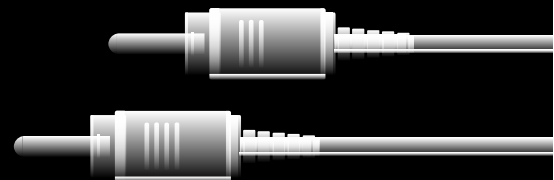

Wire Solutions